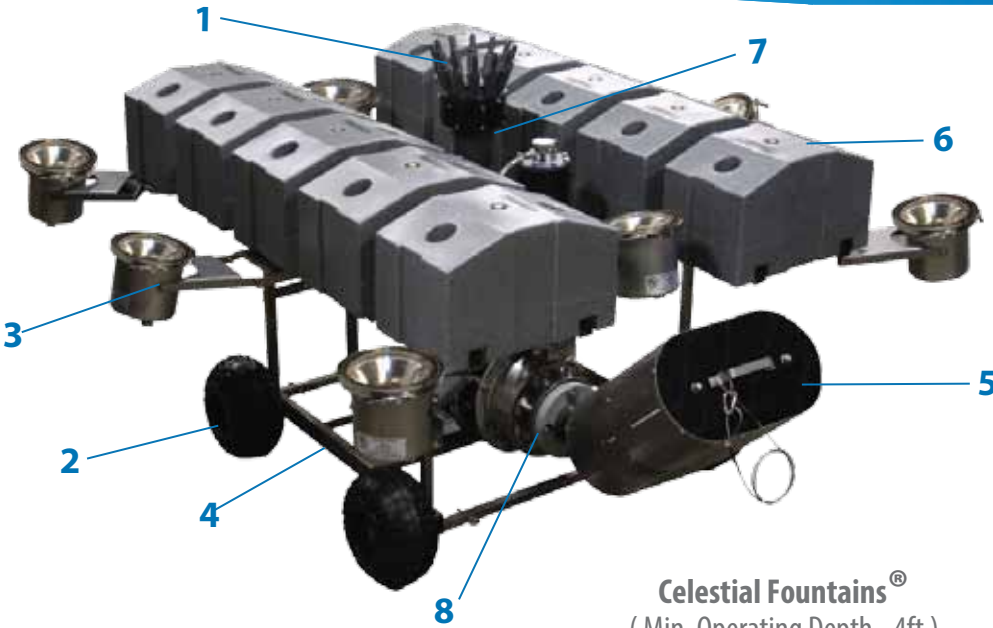

## PISCES

HORSEPOWER	10	15	20	25
HT x DIA ft	28 x 10	38 x 10	44 x 12	50 x 16
ELECTRICAL RATING Ph   VOLTAGE   AMPS	1   220-240   60	3   220-240   46	3   220-240   58	3   220-240   72
	3   220-240   36	3   440-480   23	3   440-480   29	3   440-480   36
	3   440-480   18	3   440-480   23	3   440-480   29	3   440-480   36
HT x DIA m	8.5 x 3	11 x 3	NA	15.2 x 4.9
ELECTRICAL RATING Ph   VOLTAGE   AMPS	3   380-415   18	3   380-415   23	NA	3   380-415   38
	3   380-415   18	3   380-415   23	NA	3   380-415   38

## CELESTIAL FOUNTAIN® DESIGN TYPES

Circular design configuration for Olympian model. Optional for other models

**Celestial Fountains®**  
(Min. Operating Depth - 4ft.)

- 1 - Ten spray patterns - simple interchangeable nozzles ranging from 10 to 25 HP
- 2 - Oversized floatation for ease of launching
- 3 - Adjustable Night Glow LED or RGBW Lighting
- 4 - Heavy-duty tubular welded stainless steel frame design adds strength and longevity

- 5 - Removable (without tools) large capacity, rigid 16 gauge stainless steel intake screen
- 6 - Individual high density polyethylene floats are in-water adjustable
- 7 - Discharge Assembly
- 8 - Rugged, heavy-duty stainless steel centrifugal pump system for highest efficiency and durability

**INSTALLATION**

**CONTROL PANEL**

**CONTROL PANEL COMPONENTS**

- Outdoor rated, lockable enclosure constructed of galvanized steel powder coated gray
- Standard enclosure size 24" x 20" x 6" (10HP 1PH)  
30" x 24" x 8" (10-25HP 3PH)
- Digital timers with battery backup
- LED lighting circuit included in all control panels
- Custom Control Panels for multiple units and options available
- Overcurrent protection
- Ground fault protection
- Motor contactor and overload-10HP 1PH
- Capacitors (single phase only)
- Soft Starter and Manual Motor Protector (10-25HP 3 PH)