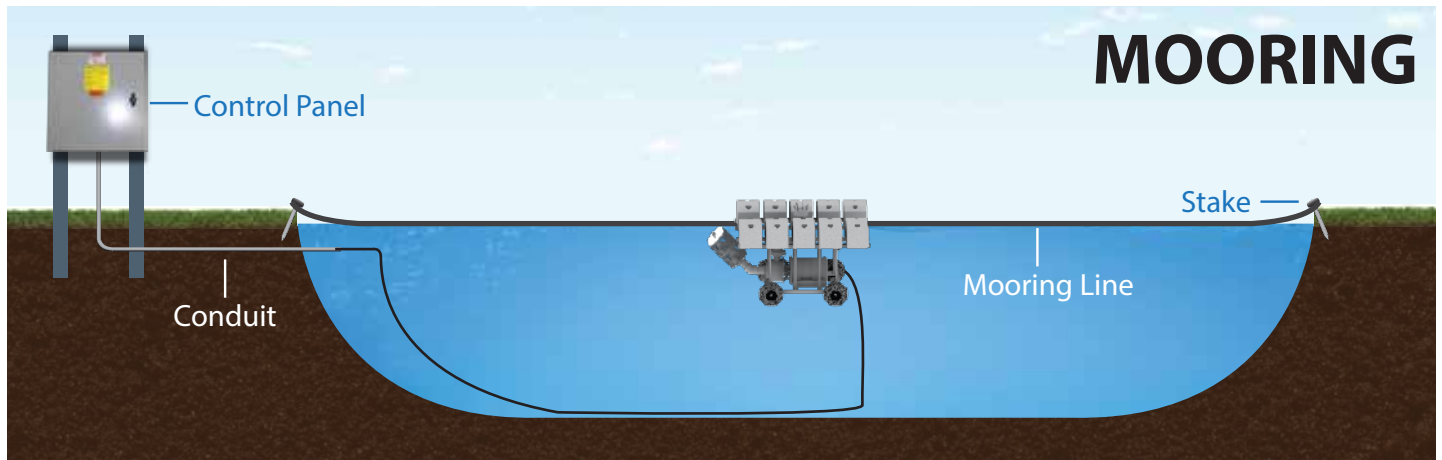

INSTALLATION

CONTROL PANEL