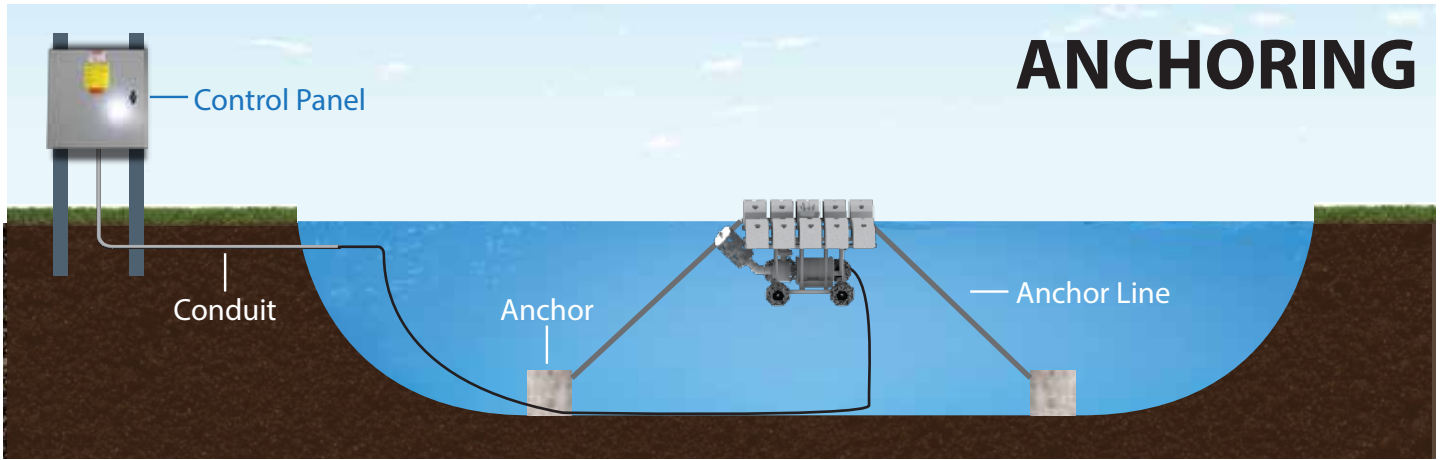

INSTALLATION

CONTROL PANEL