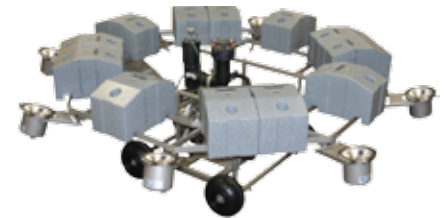

## PISCES

HORSEPOWER	10	15	20	25
HT x DIA ft	28 x 10	38 x 10	44 x 12	50 x 16
ELECTRICAL RATING Ph   VOLTAGE   AMPS	1   220-240   60	3   220-240   46	3   220-240   58	3   220-240   72
	3   220-240   36	3   440-480   23	3   440-480   29	3   440-480   36
	3   440-480   18	3   440-480   23	3   440-480   29	3   440-480   36
HT x DIA m	8.5 x 3	11 x 3	NA	15.2 x 4.9
ELECTRICAL RATING Ph   VOLTAGE   AMPS	3   380-415   18	3   380-415   23	NA	3   380-415   38
	3   380-415   18	3   380-415   23	NA	3   380-415   38

**NOTE:**

THE LIBRA AND PISCES PATTERNS RESULT IN A MIST PRODUCING DISPLAY. AQUAMASTER® RECOMMENDS THESE PATTERNS OPERATE IN A PROTECTED OR SHELTERED AREA

## CELESTIAL FOUNTAIN® DESIGN TYPES

Circular design configuration for Olympian model. Optional for other models

**Celestial Fountains®**  
(Min. Operating Depth - 4ft.)

- 1 - Ten spray patterns - simple interchangeable nozzles ranging from 10 to 25 HP
- 2 - Oversized floatation for ease of launching
- 3 - Adjustable Night Glow LED or RGBW Lighting
- 4 - Heavy-duty tubular welded stainless steel frame design adds strength and longevity

- 5 - Removable (without tools) large capacity, rigid 16 gauge stainless steel intake screen
- 6 - Individual high density polyethylene floats are in-water adjustable
- 7 - Discharge Assembly
- 8 - Rugged, heavy-duty stainless steel centrifugal pump system for highest efficiency and durability