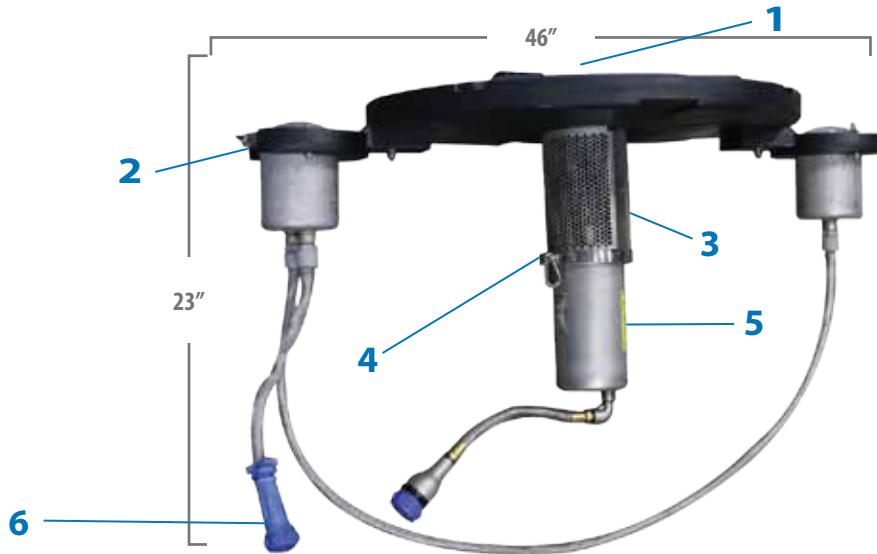

MASTERS DECORATIVE SERIES

LAKWOOD

BASIC FLOW PATTERN (BFP)

HORSEPOWER	1/2	60Hz
HT x DIA ft UPPER	6.5 x 16	
ELECTRICAL RATING Ph VOLTAGE AMPS	1 120 5.6 1 208-240 2.8	50Hz
HT x DIA m UPPER	1.1 x 4.5	
ELECTRICAL RATING Ph VOLTAGE AMPS	1 220-230 3	

MASTERS DECORATIVE DESIGN

1/2 HP Masters Decorative Series
(Min. Operating Depth - 2ft.)

- 1 - Interchangeable nozzles
- 2 - Low profile float design with attachable light brackets for LED & RGBW Lighting
- 3 - Stainless steel intake screen
- 4 - Patented, high-efficiency impeller system
- 5 - Exclusive custom-designed oil-cooled energy efficient motors with stainless steel motor housing and top plate
- 6 - AquaLock Connector (ALC) electrical quick disconnect

INSTALLATION

CONTROL PANEL

Standard Panel:

- Standard Panel dimensions: 9-3/8" x 5-1/2" x 3-3/4"
- 11W LED Lights only
- LED Photo Eye
- When Standard Control Panel is purchased, Masters Decorative Series warranty is 3 years and Standard Control Panel warranty is 1 year.

Upgraded Panels:

- Upgraded Panel dimensions: 16" x 12" x 6"
- 11W or RGBW Lights
- When Upgraded Control Panel is purchased, Masters Decorative Series warranty is 5 years and Upgraded Control Panel warranty is 3 years.