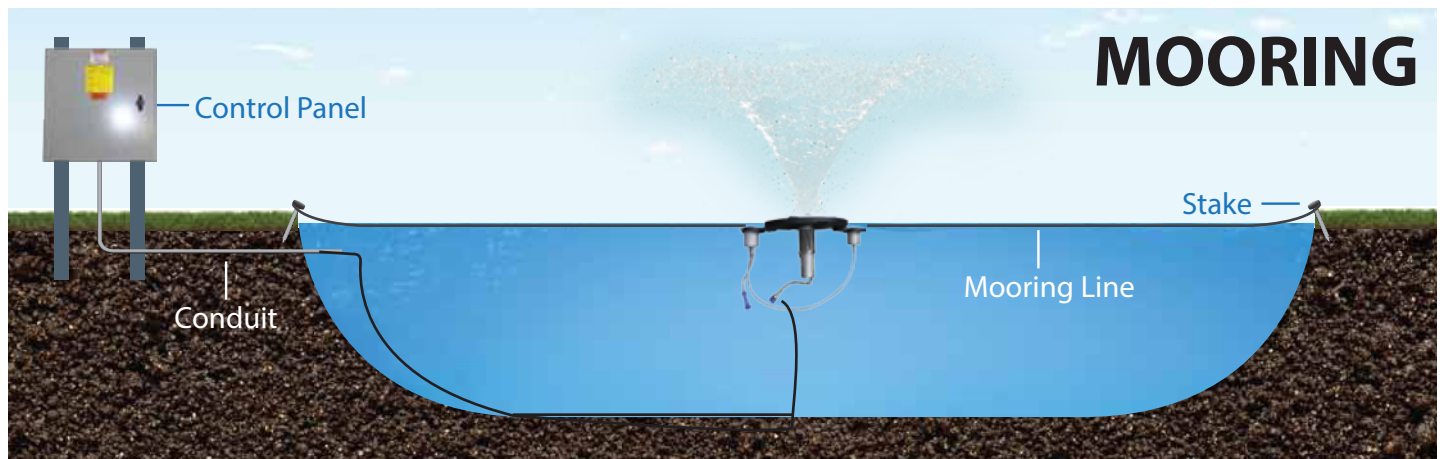

INSTALLATION