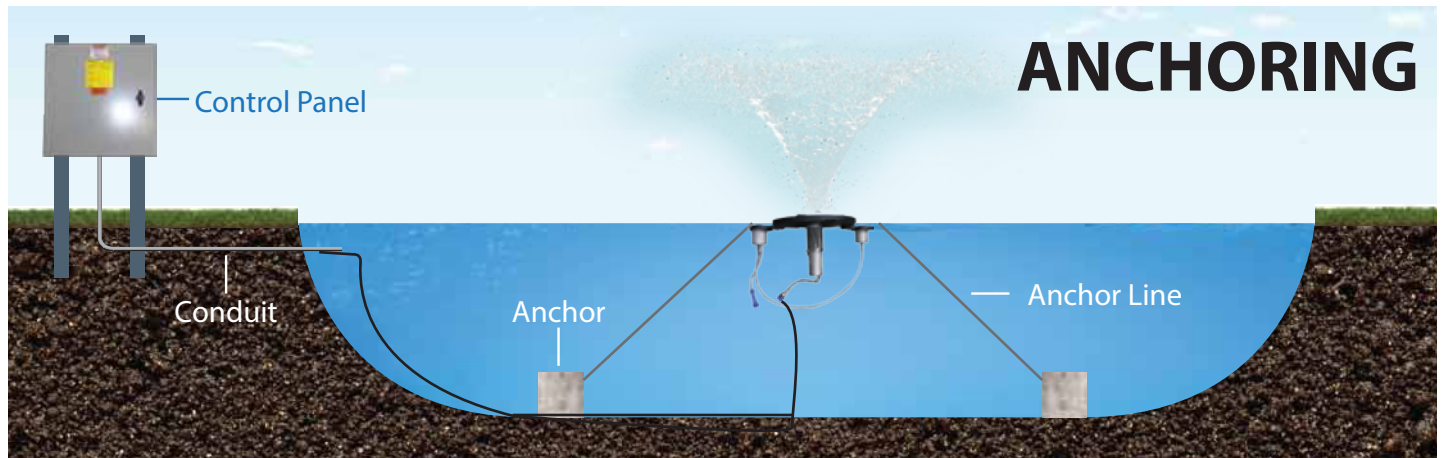

INSTALLATION