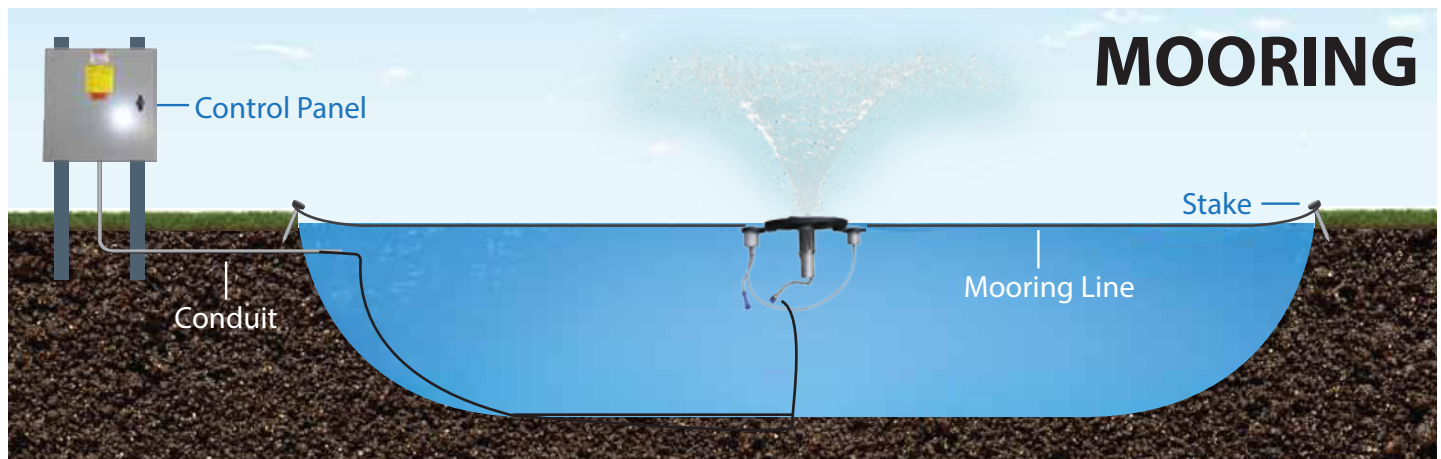

INSTALLATION