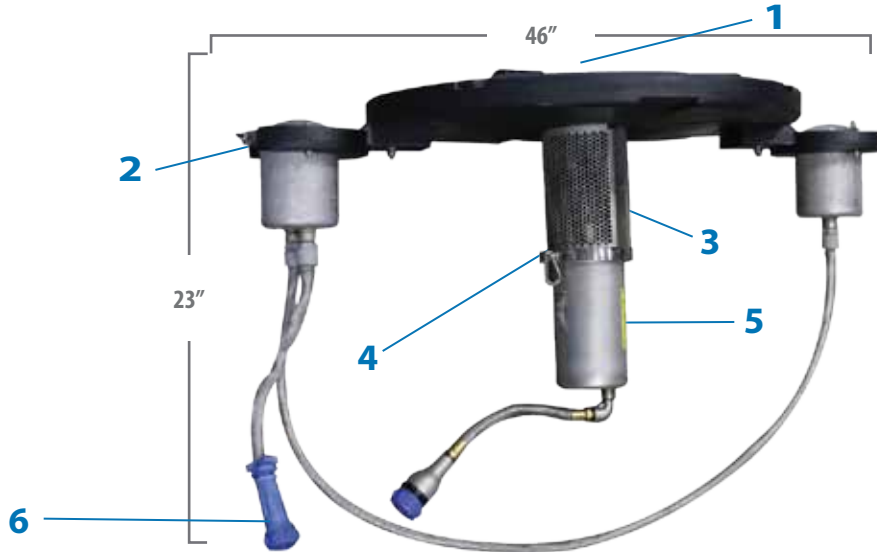

MASTERS DECORATIVE SERIES

GEYSER

BASIC FLOW PATTERN (BFP)

HORSEPOWER	½	60Hz
HT x DIA ft UPPER	10 x 2	
ELECTRICAL RATING Ph VOLTAGE AMPS	1 120 5.6 1 208-240 2.8	50Hz
HT x DIA m UPPER	2.4 x 0.9	
ELECTRICAL RATING Ph VOLTAGE AMPS	1 220-230 3	

MASTERS DECORATIVE DESIGN

½ HP Masters Decorative Series
(Min. Operating Depth - 2ft.)

- 1 - Interchangeable nozzles
- 2 - Low profile float design with attachable light brackets for LED & RGBW Lighting
- 3 - Stainless steel intake screen
- 4 - Patented, high-efficiency impeller system
- 5 - Exclusive custom-designed oil-cooled energy efficient motors with stainless steel motor housing and top plate
- 6 - AquaLock Connector (ALC) electrical quick disconnect

INSTALLATION

CONTROL PANEL

Standard Panel:

- Standard Panel dimensions: 9-3/8" x 5-1/2" x 3-3/4"
- 11W LED Lights only
- LED Photo Eye
- When Standard Control Panel is purchased, Masters Decorative Series warranty is 3 years and Standard Control Panel warranty is 1 year.

Upgraded Panels:

- Upgraded Panel dimensions: 16" x 12" x 6"
- 11W or RGBW Lights
- When Upgraded Control Panel is purchased, Masters Decorative Series warranty is 5 years and Upgraded Control Panel warranty is 3 years.