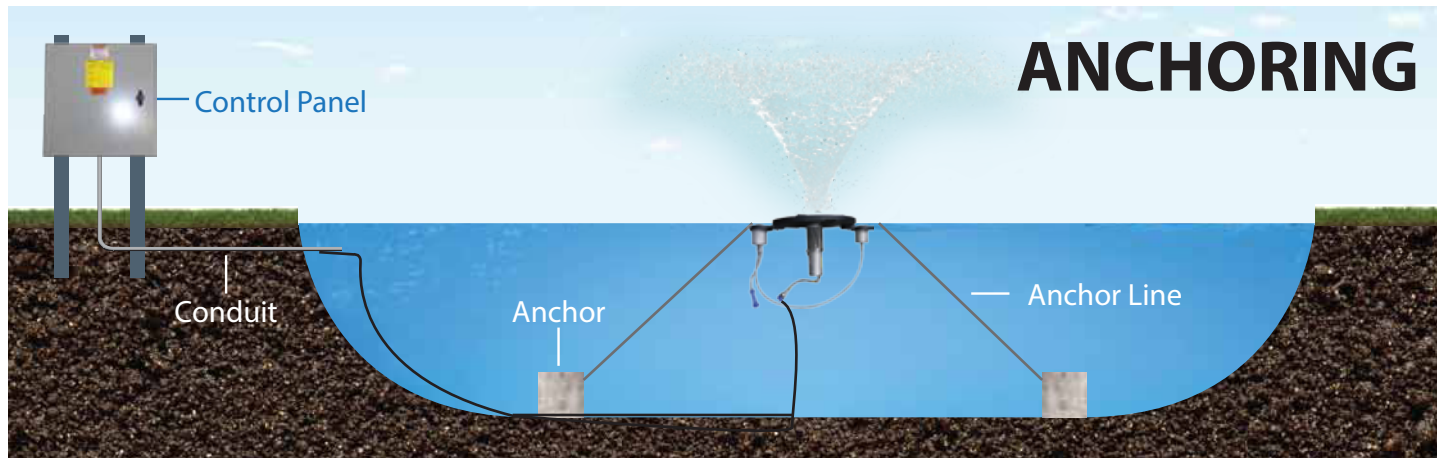

INSTALLATION