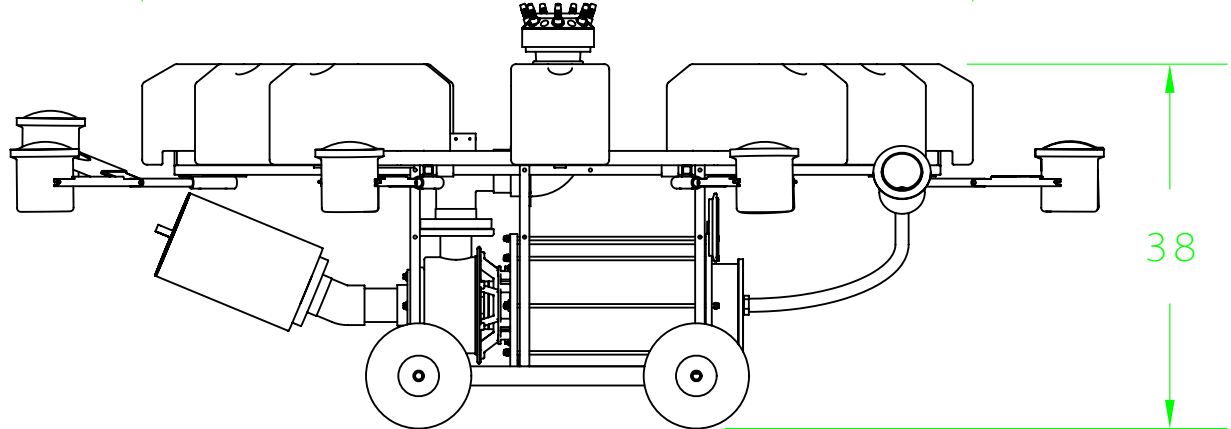

10 - 25 HP CELESTIAL FOUNTAINS

DWN. MG	<b>AQUAMASTER</b> 16024 cth. X Kiel. WI. 53042
DATE 3/21/08	TITLE FLOAT DIMENSIONS OCTAGON CELESTIAL
REV 10/7/09	DWG. NO. MD001 - 427