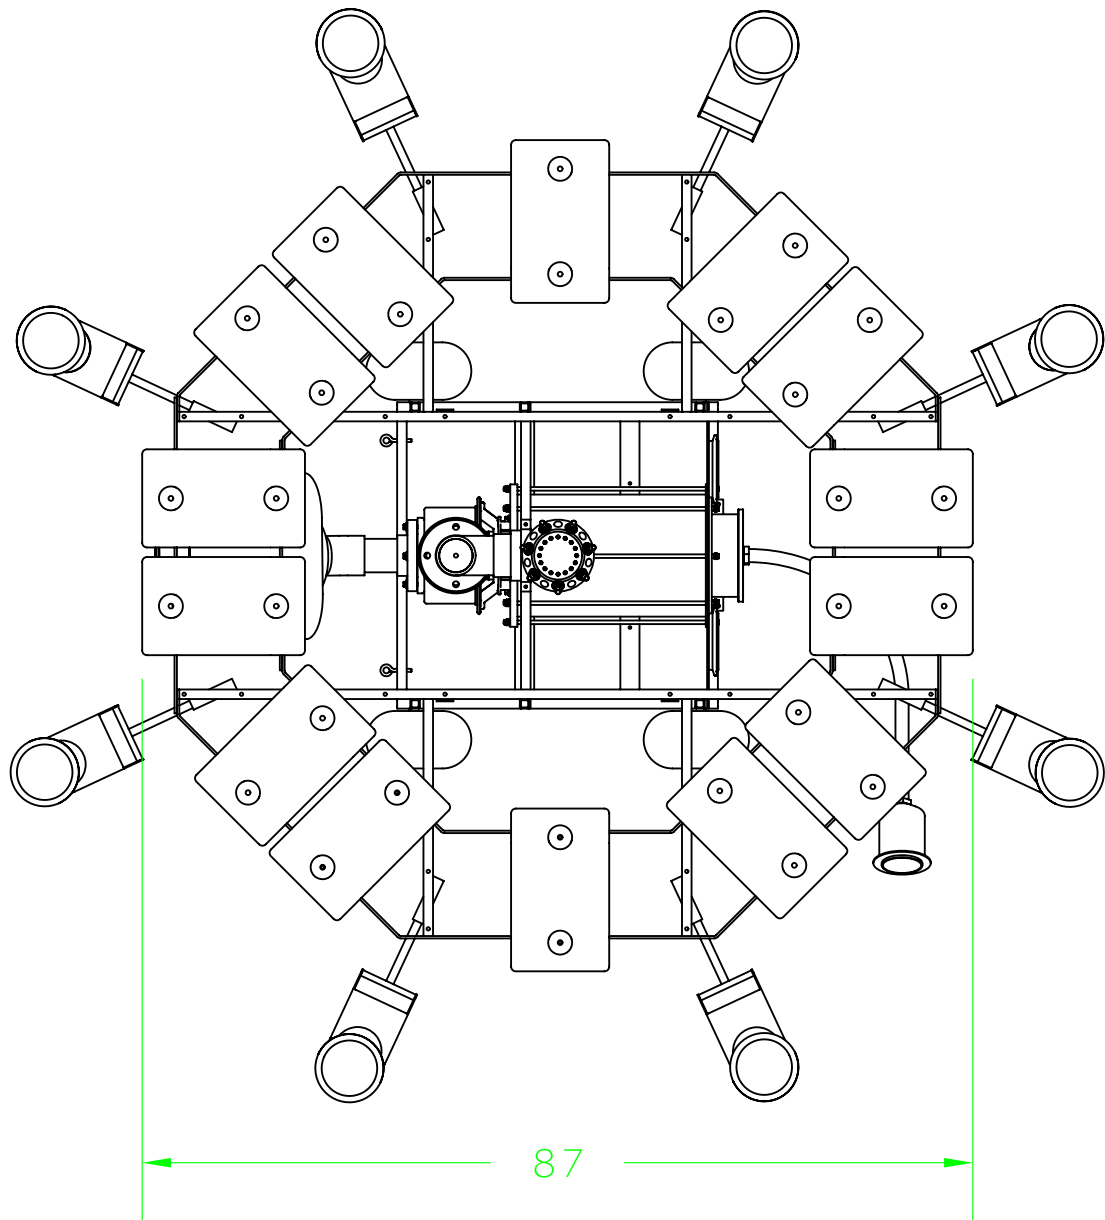

10 - 25 HP CELESTIAL FOUNTAINS

DWN. MG	<b>AQUAMASTER</b> 16024 cth. X Kiel. WI. 53042
DATE 3/21/08	TITLE FLOAT DIMENSIONS OCTAGON CELESTIAL
REV 10/7/09	DWG. NO. MD001 - 427